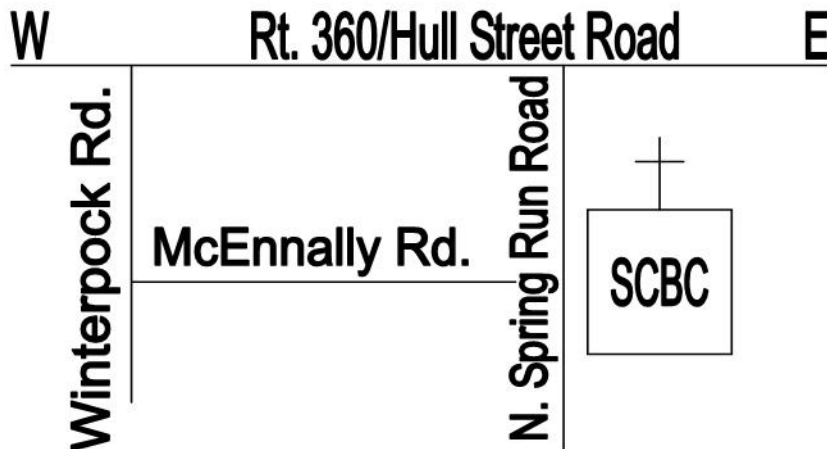

**Map to Swift Creek Baptist Church  
7511 N. Spring Run Road  
Midlothian, VA 23112  
804-739-3001**

**Directions:**

From Richmond [360 going West]:

- Take 360 West past Brandermill, Harbour Point Shopping Center, and Clover Hill High School
- Turn left onto North Spring Run Road at the stoplight (Walgreen's on your right)
- Church is 1/3 mile on your LEFT.

From Woodlake/Amelia area [360 going East]:

- Take 360 East and pass Lowe's Home Improvement Warehouse
- At the next stoplight, turn right onto North Spring Run Road (Walgreen's on your left)
- Church is 1/3 mile on your LEFT.